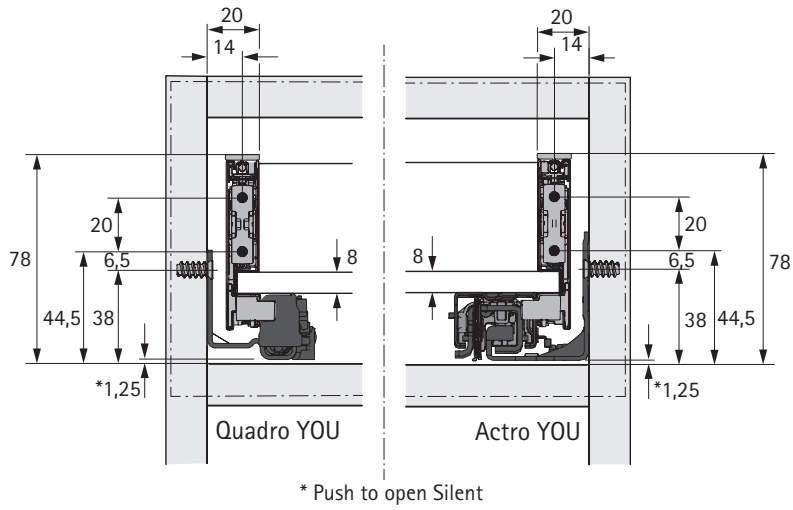

## FAQ

[www.hettich.com/short/8815e9](http://www.hettich.com/short/8815e9)

A	NL - 26	NL - 21
B	LB - 24	
C	LB - 24	-
D	46	-

NL mm	Actro YOU Quadro YOU b1 mm	Actro YOU b2 mm (XL 70 kg)	Quadro YOU		Actro YOU		
			XS 10 kg	M 30 kg	XS 10 kg	L 40 kg	XL 70 kg
400	224						
450	256	288					
500	256	320					
550	256	320					