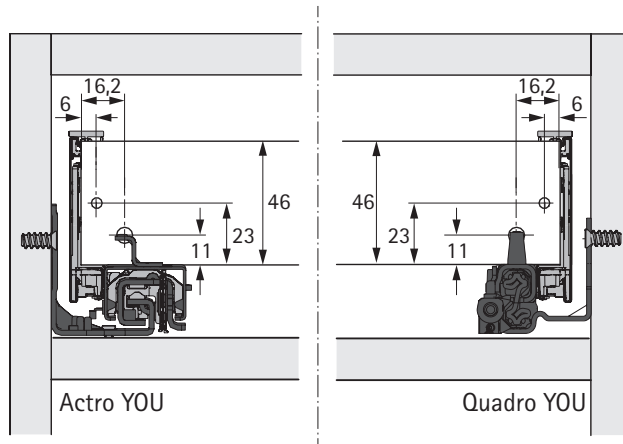

## FAQ

[www.hettich.com/short/8815e9](http://www.hettich.com/short/8815e9)

A	NL - 26	NL - 21
B	LB - 24	
C	LB - 24	-
D	46	-

NL mm	Actro YOU Quadro YOU b1 mm	Actro YOU b2 mm (XL 70 kg)	Quadro YOU		Actro YOU		
			XS 10 kg	M 30 kg	XS 10 kg	L 40 kg	XL 70 kg
400	224						
450	256	288					
500	256	320					
550	256	320					