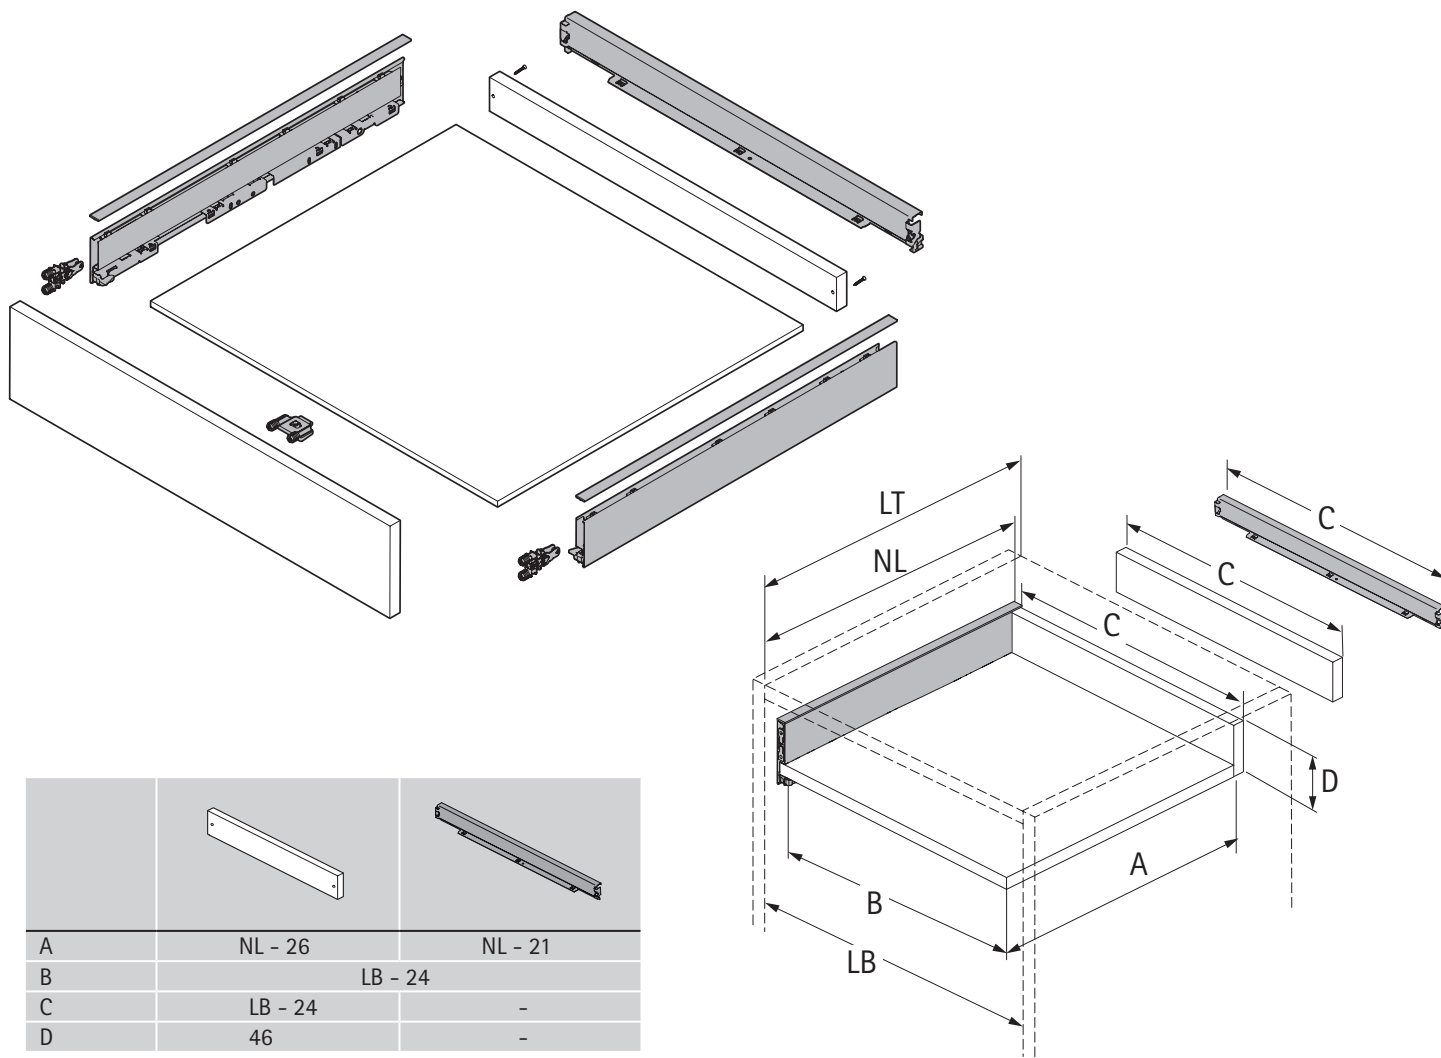

## FAQ

[www.hettich.com/short/8815e9](http://www.hettich.com/short/8815e9)

A	NL - 26	NL - 21
B	LB - 24	
C	LB - 24	-
D	46	-

NL mm	Actro YOU Quadro YOU b1 mm	Actro YOU b2 mm (XL 70 kg)	Quadro YOU		Actro YOU		
			XS 10 kg	M 30 kg	XS 10 kg	L 40 kg	XL 70 kg
400	224						
450	256	288					
500	256	320					
550	256	320					